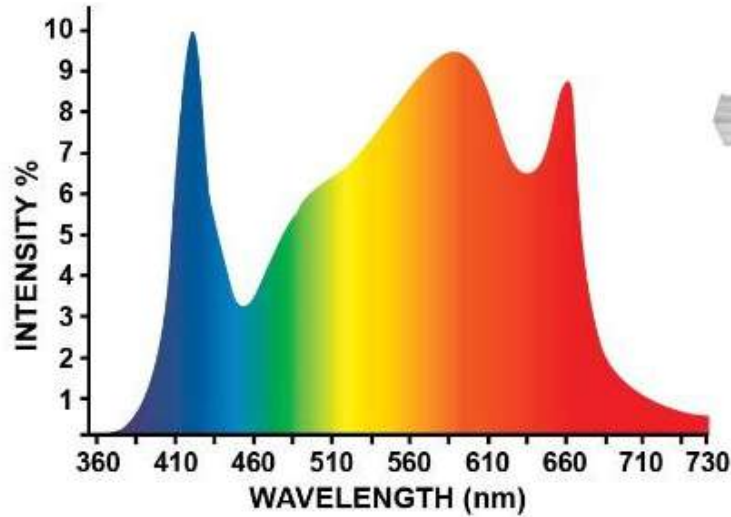

Guided by experts from
American universities

LA Warehouse

LED PLANT GROW LIGHT

640W / 660W / 720W / 960W

Full Spectrum for enhanced plant growth

High Performance:

2688 $\mu\text{mol/s}$
Total Output

2.8 $\mu\text{mol/J}$
System Efficacy