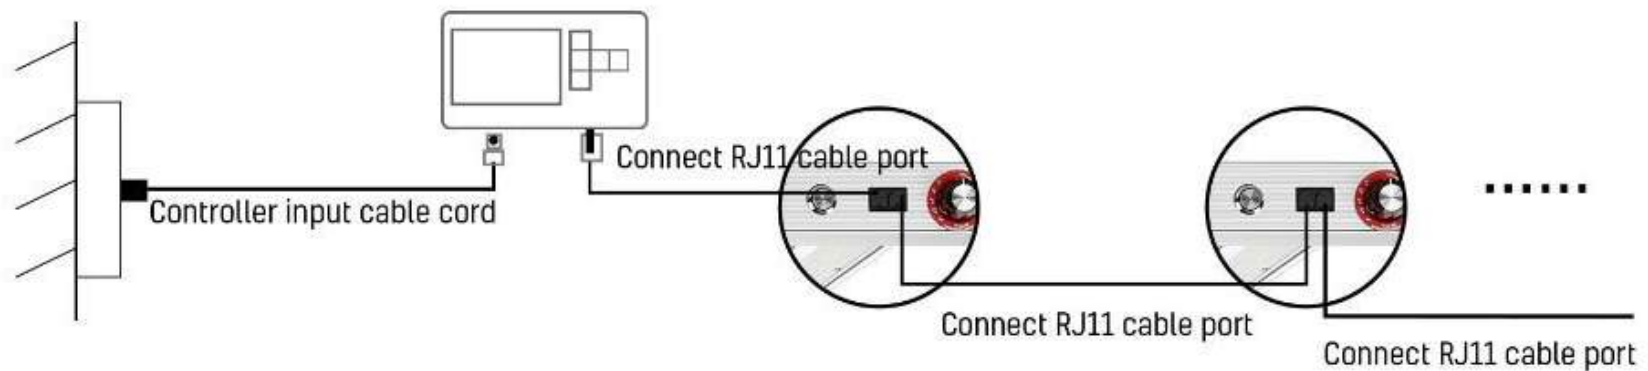

Dimming
Connection

Knob+RJ11 Port Dimming

RJ port(wire dimming)

Group control with external controller

Dimmable

0-10V dimmable option is available.

The optics are factory installed and meet IES Lateral Distribution 120° beam angle.

0%

20%

40%

60%

80%

100%

Flip-open design

Flip-open design easy to open driver box, it is convenient to maintain and replace.

ULTRATHIN

Mount the light bars at least 16" (41CM) from the top of your canopy for optimal light efficiency and uniformity. Always allow for adequate ventilation of fixture.

Dimension: mm(inch)

640W/660W/720W