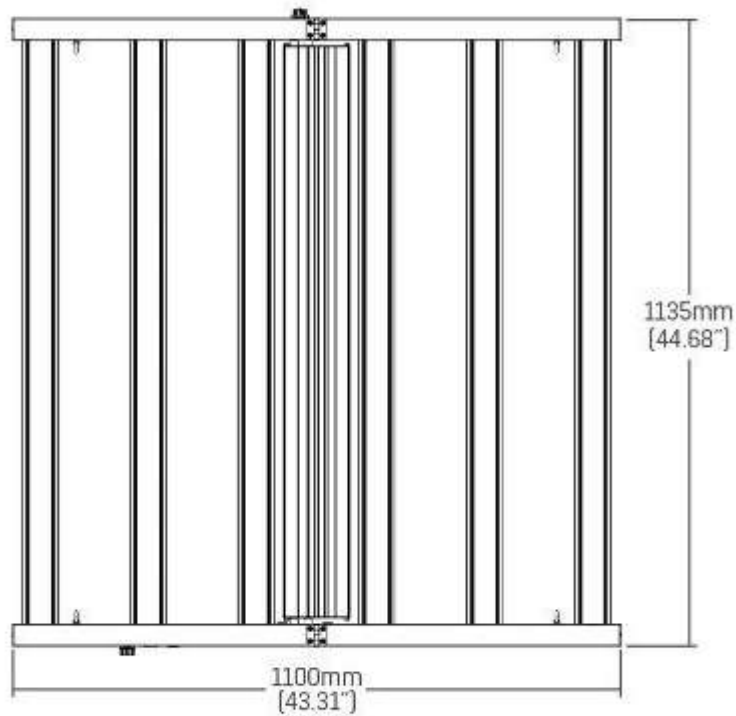

Full-Body Aluminum Heatsink

Passive & Silent Cooling
Achieves Optimal Heat Dissipation Effect

Folding Design for Easy & FAST Installation

Ultra thin

Save freight

Packing List

- ❶ 1x LED Grow Light
- ❷ 1x Data cable 8ft
- ❸ 1x AC Power cord 6ft
- ❹ 2x Hanging Rope
- ❺ 1x Manual instruction
- ❻ 1x Smart Control Manual

ULTRATHIN

Mount the light bars at least 16" (41CM) from the top of your canopy for optimal light efficiency and uniformity. Always allow for adequate ventilation of fixture.

Dimension: mm(inch)

640W/660W/720W