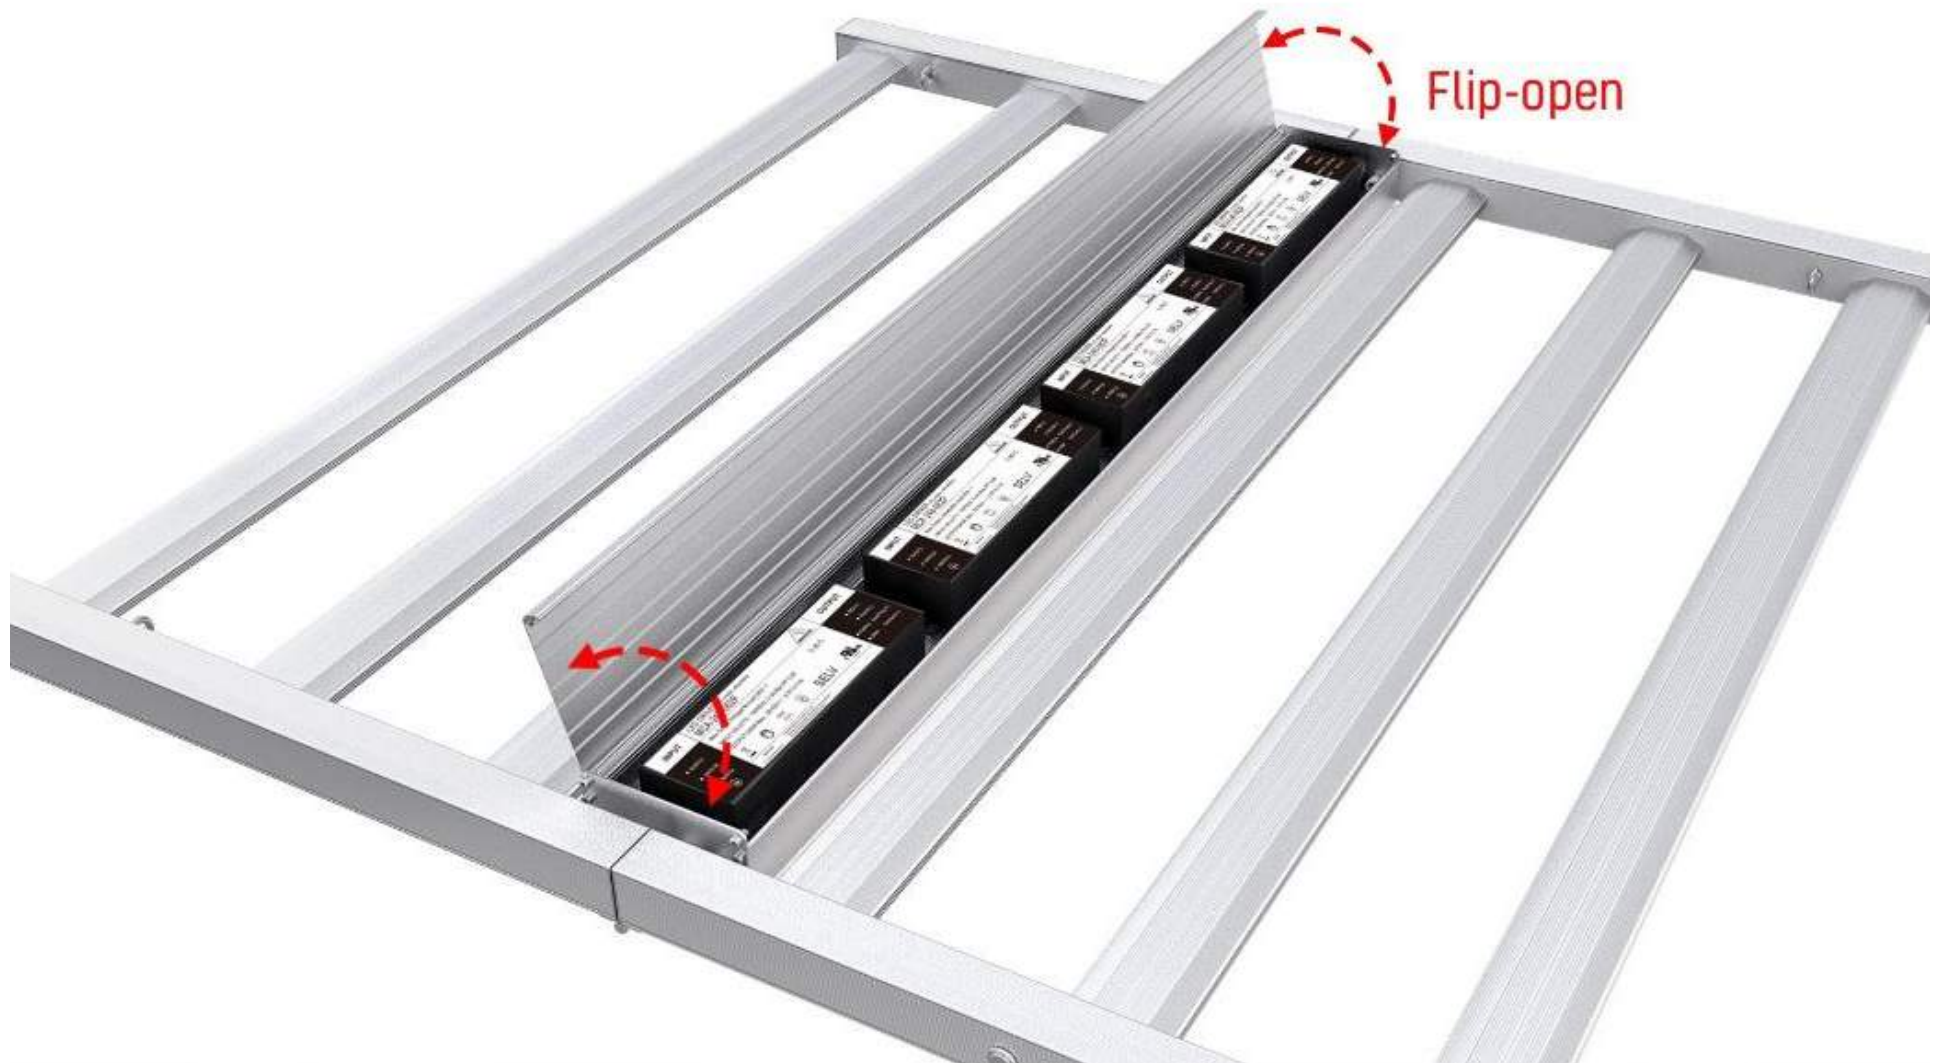

0%

20%

40%

60%

80%

100%

Flip-open design

Flip-open design easy to open driver box, it is convenient to maintain and replace.

Full-Body Aluminum Heatsink

Passive & Silent Cooling
Achieves Optimal Heat Dissipation Effect

Folding Design for Easy & FAST Installation

Ultra thin

Save freight

Packing List

- ❶ 1x LED Grow Light
- ❷ 1x Data cable 8ft
- ❸ 1x AC Power cord 6ft
- ❹ 2x Hanging Rope
- ❺ 1x Manual instruction
- ❻ 1x Smart Control Manual

ULTRATHIN

Mount the light bars at least 16" (41CM) from the top of your canopy for optimal light efficiency and uniformity. Always allow for adequate ventilation of fixture.

Dimension: mm(inch)

640W/660W/720W