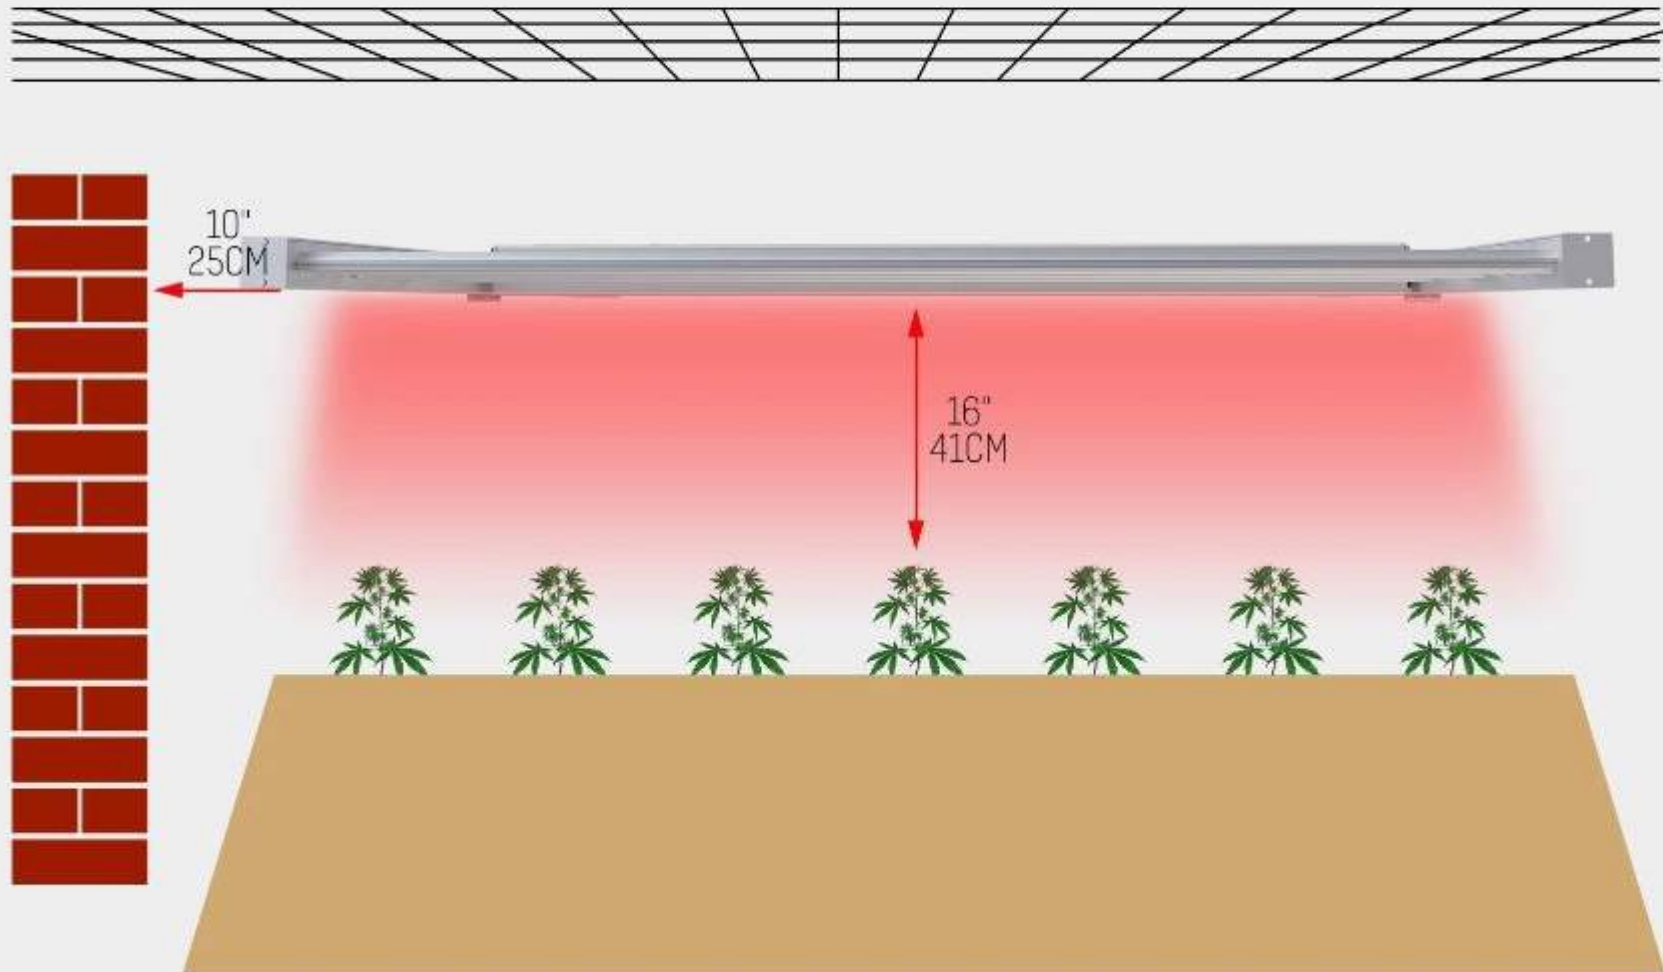

Full-Body Aluminum Heatsink

Passive & Silent Cooling
Achieves Optimal Heat Dissipation Effect

Folding Design for Easy & FAST Installation

Ultra thin

Save freight

Packing List

- ❶ 1x LED Grow Light
- ❷ 1x Data cable 8ft
- ❸ 1x AC Power cord 6ft
- ❹ 2x Hanging Rope
- ❺ 1x Manual instruction
- ❻ 1x Smart Control Manual

ULTRATHIN

Mount the light bars at least 16" (41CM) from the top of your canopy for optimal light efficiency and uniformity. Always allow for adequate ventilation of fixture.

Dimension: mm(inch)

640W/660W/720W