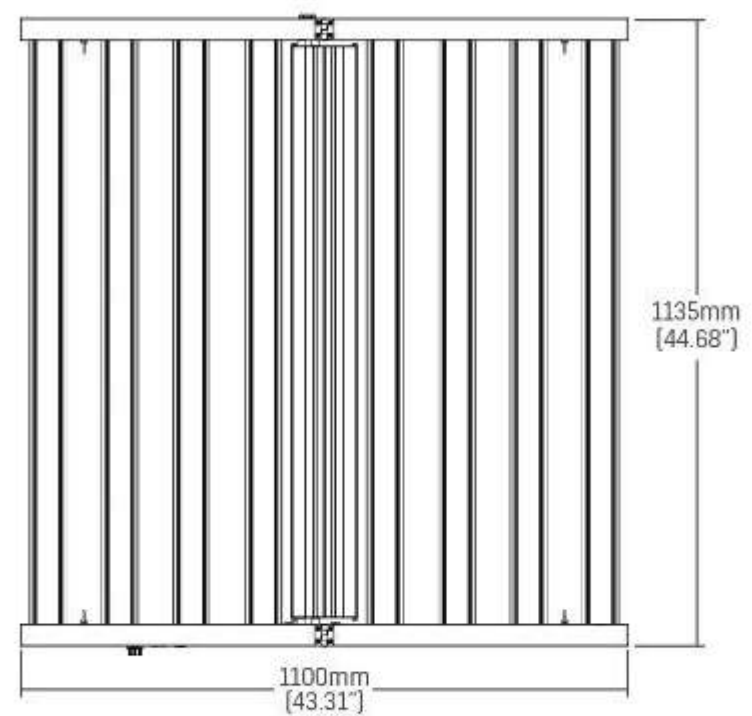

Dimension: mm(inch)

640W/660W/720W

960W